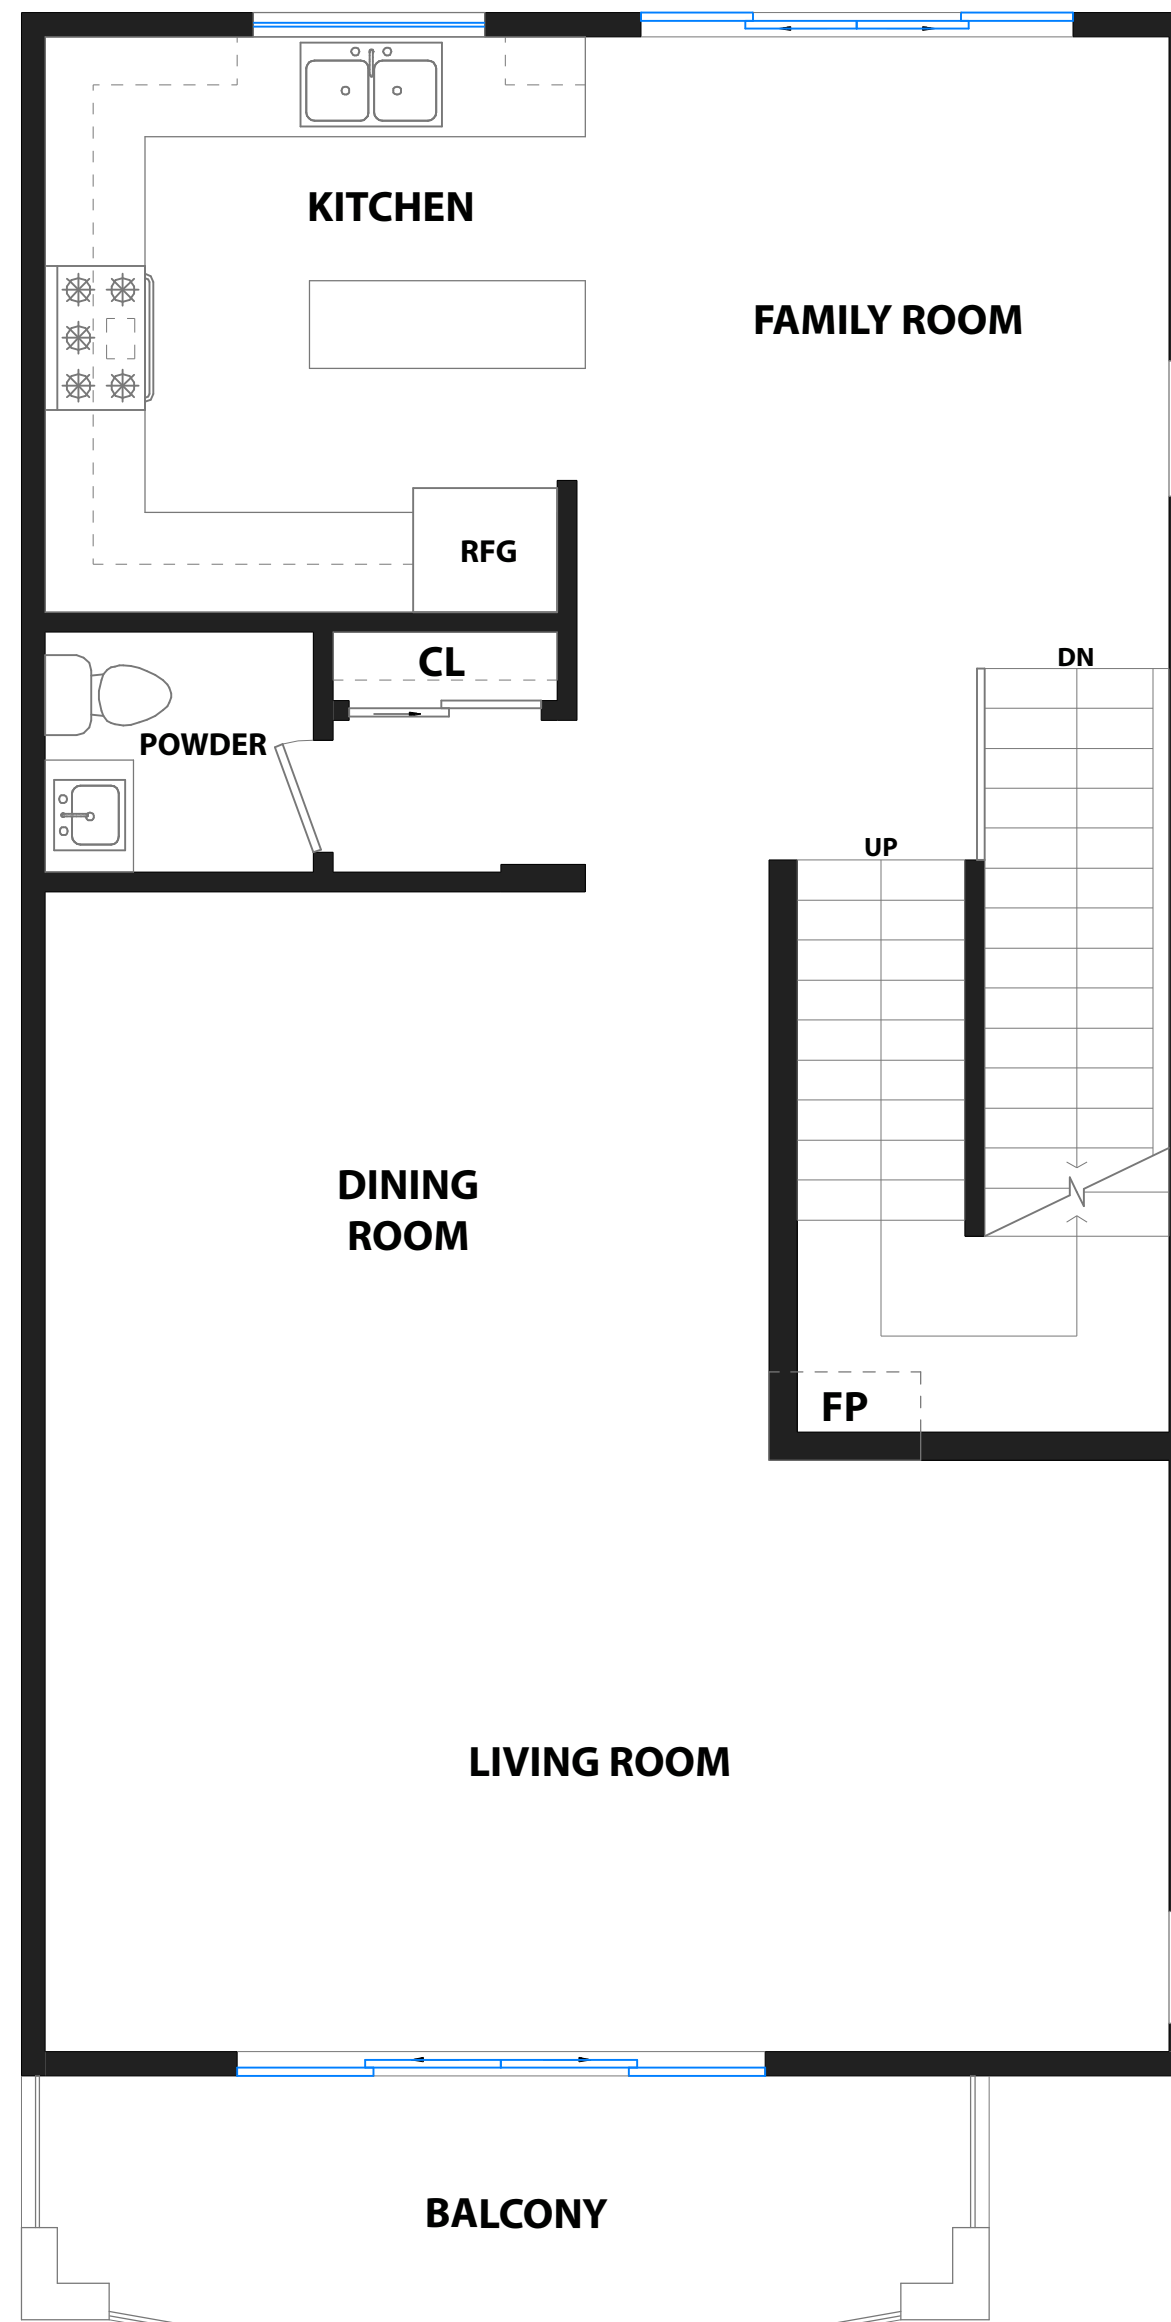

807 LA MONTAGNE PLACE

SOUTH SAN FRANCISCO, CALIFORNIA

UPPER LEVEL

MAIN LEVEL

LOWER LEVEL